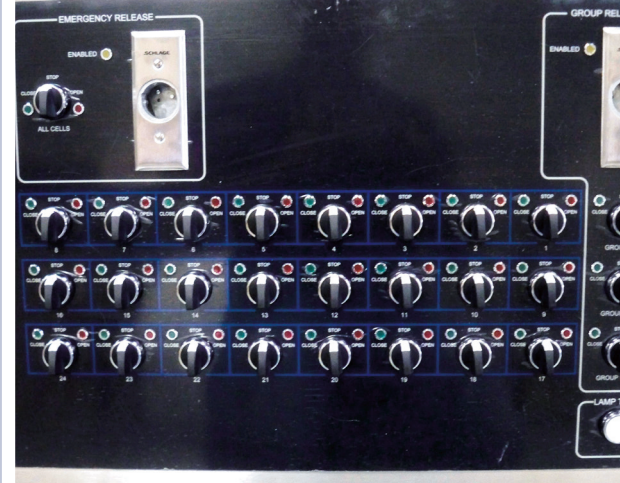

8000 SERIES CONTROL SYSTEMS

**Southern
Folger**

Detention Equipment Company

4634 South Presa Street, San Antonio, TX 78223

Michael Chike
210.380.9713 | mchike@southernfolger.com

Richard Fernandez
210.834.0628 | rfernandez@southernfolger.com