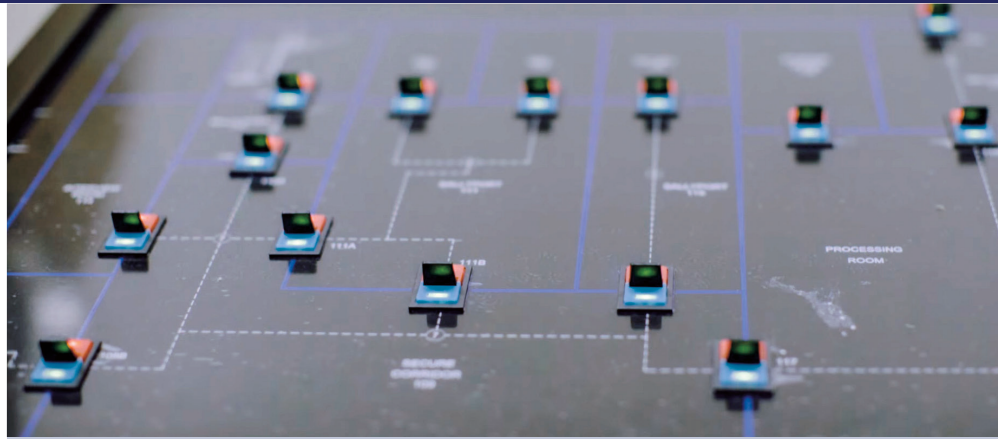

**Southern
Folger**

Detention Equipment Company

4634 South Presa Street, San Antonio, TX 78223

Michael Chike
210.380.9713 | mchike@southernfolger.com

Richard Fernandez
210.834.0628 | rfernandez@southernfolger.com

www.southernfolger.com